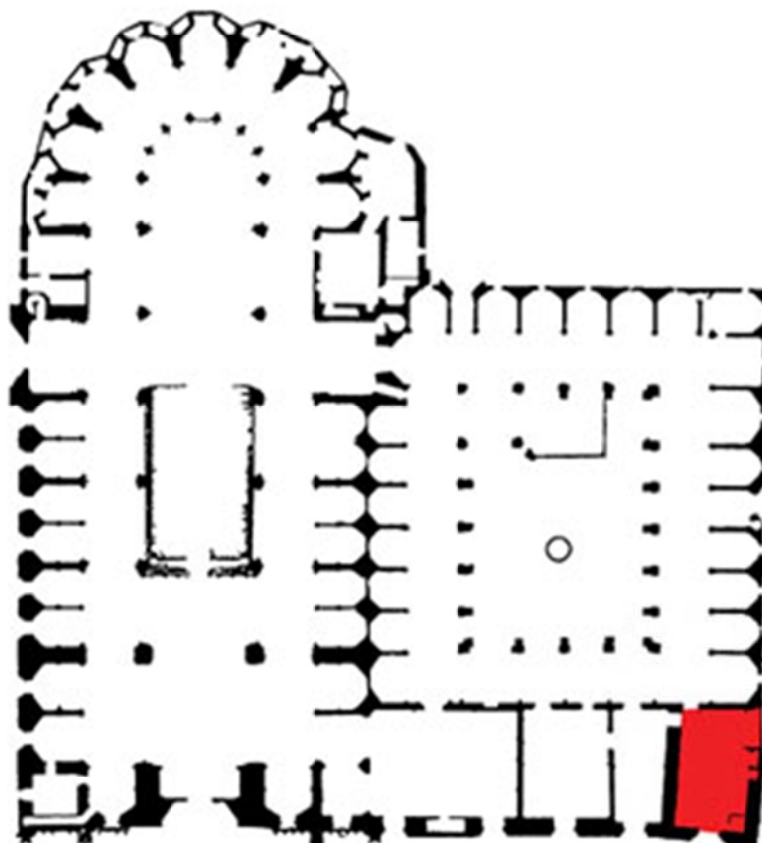

Capilla de Santa Lucia de Barcelona

		FILIIUS			SPIRITUS	CIELO
	TOTAL	+	+	X	J	D
PARED SUR EXT.	338	82	68	68	21	95
Solo existe esa pared	%	24%	20%	20%	6%	28%

SIGNIFICANT SIGNS

- Filius 64%, Spiritus 6%, Heaven's Gate 28%.
- Pater and Trinitas are almost absent. Mary and Stonemasons are absent.
- Way of Heaven, Greek Cross, Patriarchal Cross, and trinitarized Saint Andrew's Cross predominate.
- The semicircles are on the edges of the ashlar that are the closing line of the semicircle.
- It was the depository of a lignum crucis, splinter from the Christ's cross. It was brought usually from Orient, which would justify the abundance of Patriarchal Cross.